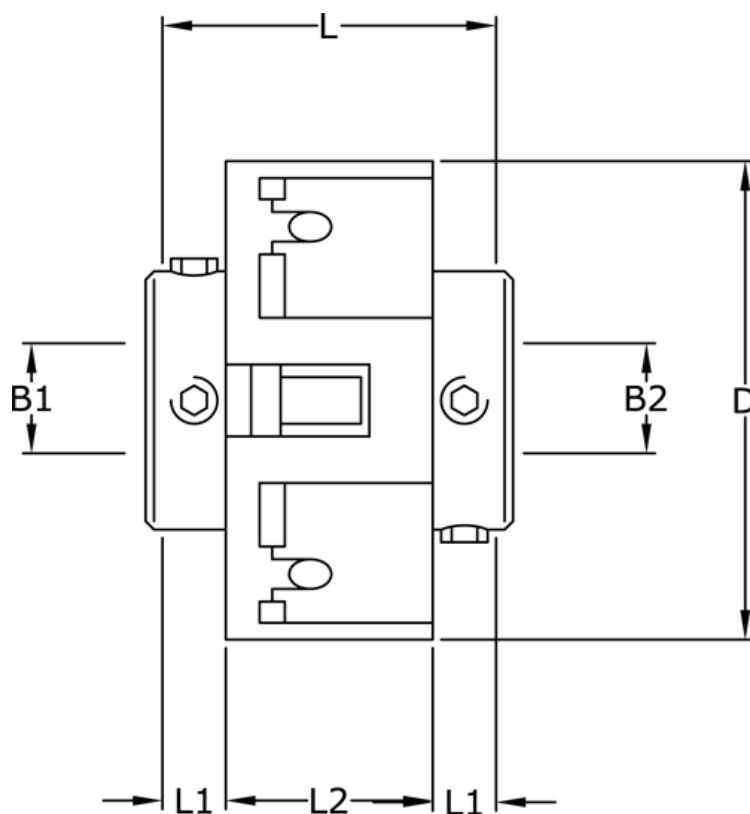

Article number: 3322201182022

Description: Uni-Lat Coupling size 201.18.20.22
set screw hub, bore 5/6 mm

Measures

B1	= 5
B2	= 6
D	= 18
L	= 14.2
L1	= 4.6
L2	= 5.1
Screw	= M3